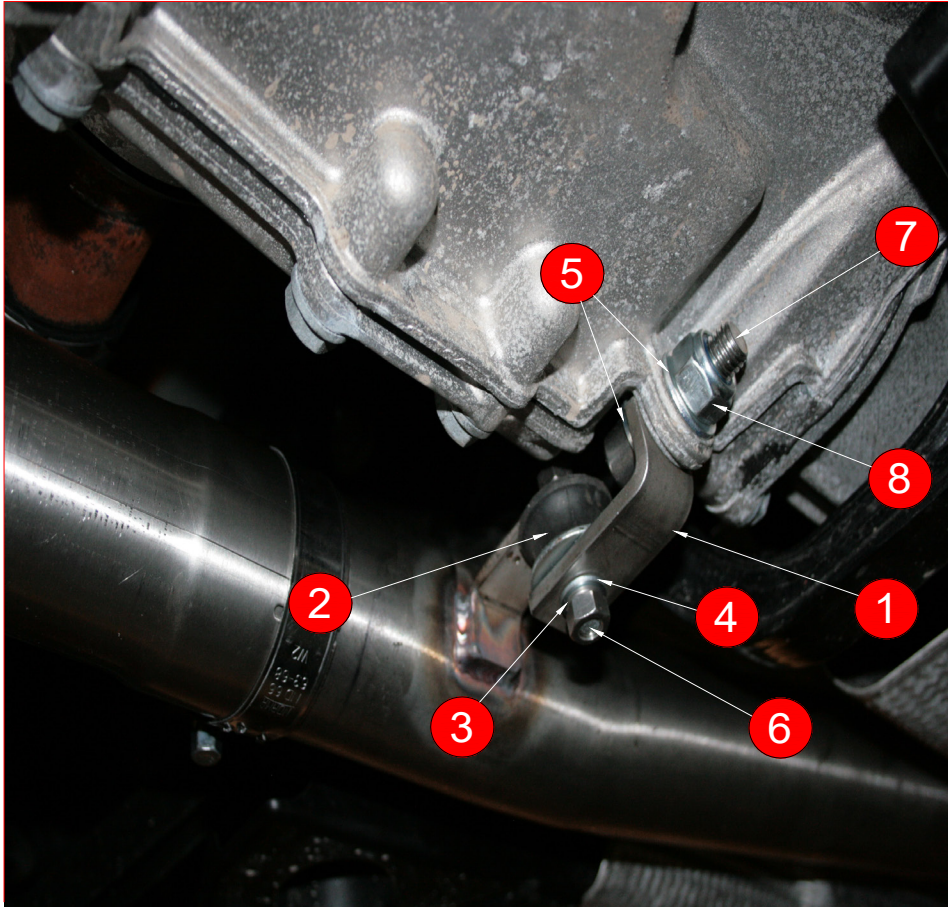

CAR	MINI Countryman/Paceman R60/R61 Cooper S All4	PART NO.	SMN026C
YEAR	2010-2016	FIT KITS	414FK
NOTES	Will also fit JCW Models Use O.E clamp to fix Scorpion front pipe to O.E.	FEATURES	Pipe diameter:- 63.5mm/2.5"

NO.	PART NO.	DESCRIPTION	QTY
1	560BM	Front Pipe	1
2	561BM	Primary Link Pipe	1
3	562BM	Secondary Link Pipe	1
4	881BM	Rear Silencer	1
5	882BM	Trim Bend	2
6	Z023.10055	100mm Black Daytona Trim	2
7	567BM	Mounting Bracket (see page 2 for fitting)	1
Fit Kit			
8	Z016.10064	65mm H/D Clamp	7
	Z016.10035	Bobbin	1
	Z017.10064	M8 Spring Washer (Use one each side of the bobbin, this goes on after item 4)	2
	Z017.10831	M8 Washer (Use one each side of the bobbin, this goes on before item 3)	2
	Z017.11209	M12 Washer	2
	Z017.10121	5/16" Nut	2
	Z017.10160	M12 x 40mm Bolt (Push the bolt thru from exhaust side, from left to right)	1
	Z017.10183	M12 Nyloc Nut	1

DATE	06/04/2023
ISSUE	00
AUTHORISED	S Shipley

Fitting instructions overleaf

NOTE: ENSURE SCORPION SYSTEM IS CLEAR OF MOVING PARTS AND ALL ORIGINAL FUNCTIONS WORK CORRECTLY.

CAR	MINI Countryman/Paceman R60/R61 Cooper S All4	PART NO.	SMN026C
YEAR	2010-2016	FIT KITS	414FK
NOTES	Will also fit JCW Models Use O.E clamp to fix Scorpion front pipe to O.E.	FEATURES	Pipe diameter:- 63.5mm/2.5"

DATE	06/04/2023
ISSUE	00
AUTHORISED	S Shipley

Assemble supplied rubber mounting and fixings to differential mounting point as shown in the photograph above.

NOTE: ENSURE SCORPION SYSTEM IS CLEAR OF MOVING PARTS AND ALL ORIGINAL FUNCTIONS WORK CORRECTLY.