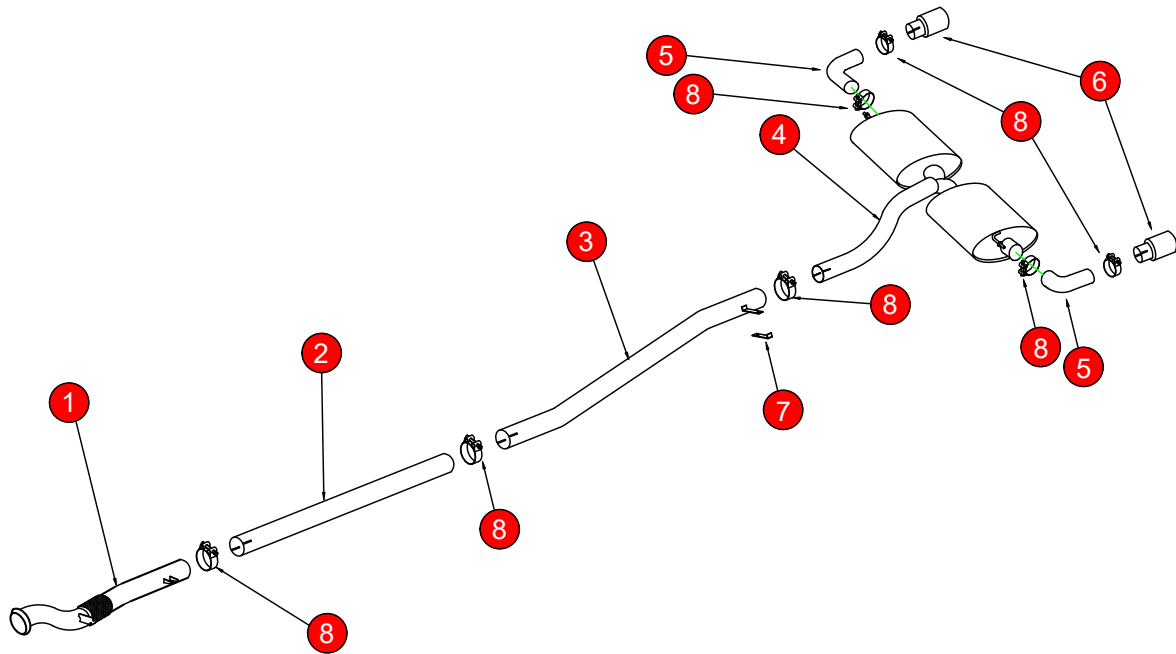

CAR	MINI Countryman/Paceman R60/R61 Cooper S All4	PART NO.	SMN026C
YEAR	2010-2016	FIT KITS	414FK
NOTES	Will also fit JCW Models Use O.E clamp to fix Scorpion front pipe to O.E.	FEATURES	Pipe diameter:- 63.5mm/2.5"

NO.	PART NO.	DESCRIPTION	QTY
1	560BM	Front Pipe	1
2	561BM	Primary Link Pipe	1
3	562BM	Secondary Link Pipe	1
4	881BM	Rear Silencer	1
5	882BM	Trim Bend	2
6	Z023.10055	100mm Black Daytona Trim	2
7	567BM	Mounting Bracket (see page 2 for fitting)	1
Fit Kit			
8	Z016.10064	65mm H/D Clamp	7
	Z016.10035	Bobbin	1
	Z017.10064	M8 Spring Washer (Use one each side of the bobbin, this goes on after item 4)	2
	Z017.10831	M8 Washer (Use one each side of the bobbin, this goes on before item 3)	2
	Z017.11209	M12 Washer	2
	Z017.10121	5/16" Nut	2
	Z017.10160	M12 x 40mm Bolt (Push the bolt thru from exhaust side, from left to right)	1
	Z017.10183	M12 Nyloc Nut	1

DATE	06/04/2023
ISSUE	00
AUTHORISED	S Shipley

Fitting instructions overleaf

NOTE: ENSURE SCORPION SYSTEM IS CLEAR OF MOVING PARTS AND ALL ORIGINAL FUNCTIONS WORK CORRECTLY.

CAR	MINI Countryman/Paceman R60/R61 Cooper S All4	PART NO.	SMN026C
YEAR	2010-2016	FIT KITS	414FK
NOTES	Will also fit JCW Models Use O.E clamp to fix Scorpion front pipe to O.E.	FEATURES	Pipe diameter:- 63.5mm/2.5"

NO.	PART NO.	DESCRIPTION	QTY
Fit Kit			
1	567BM	Mounting Bracket	1
Following items to be used from Fitting Kit 090FK			
2	Z016.10035	Bobbin	1
3	Z017.10064	M8 Spring Washer (Use one each side of the bobbin, this goes on after item 4)	2
4	Z017.10831	M8 Washer (Use one each side of the bobbin, this goes on before item 3)	2
5	Z017.11209	M12 Washer	2
6	Z017.10121	5/16" Nut	2
7	Z017.10160	M12 x 40mm Bolt (Push the bolt thru from exhaust side, from left to right)	1
8	Z017.10183	M12 Nyloc Nut	1